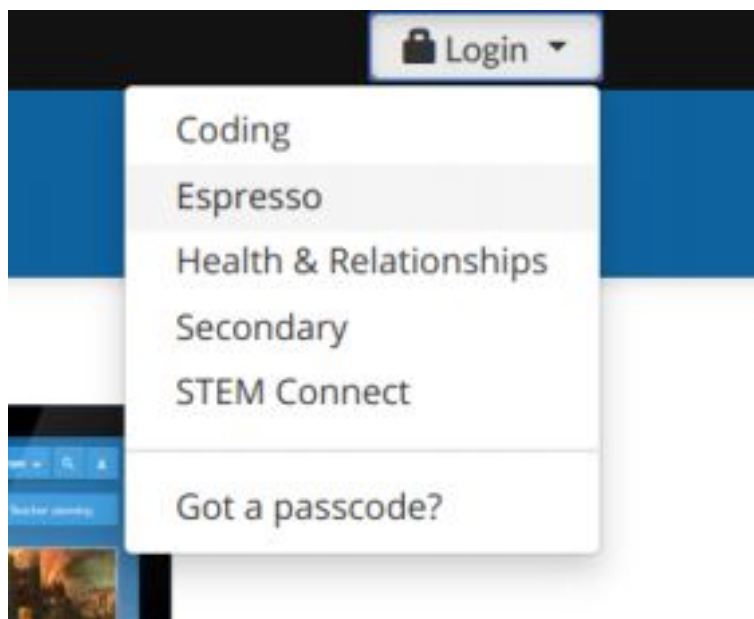

Go to <https://www.discoveryeducation.co.uk/>

Press the **Login** button

Then click **Espresso**

Type in the student username - **student20682**

Type in the password **Stlukes**

(Capital S the rest is lowercase)

Then click on

You are on espresso!